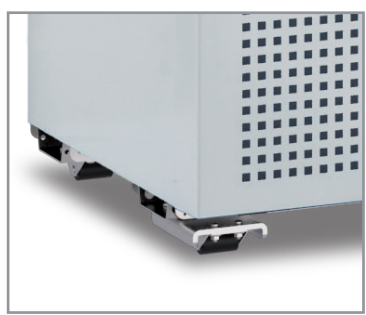

SLIM FREEZER 225 T BLACK/WHITE

Freezer verticale statico
Static vertical freezer

-
-
-
-
-
-

SMART LINK WIFI

Porta a sfioro senza cornice
Full glass frameless door

Termostato elettronico
Electronic thermostat

Ruote
Rollers

Caratteristiche / Features

Modello / Model	SLIM FREEZER 225 T BLACK/WHITE
Temperatura / Temperature Range	-24 °C / -18 °C
Classe Climatica / Climate Class	7
Volume Netto-Lordo / Net-Gross Volume	Lt. 168 / 226
Superficie Esterna / Body	Lamiera preverniciata con trattamento anticorrosione (Opaco per versione nera) Prepainted sheet with anticorrosion treatment (Matt for black version)
Superficie Interna / Inner Liner	Lamiera preverniciata con trattamento anticorrosione Prepainted sheet with anticorrosion treatment
Termostato / Thermostat	Elettronico / Electronic
Smart Link WiFi Controllo remoto / Remote controller	Optional
Spessore isolamento / Insulation thickness	mm 60
Sbrinamento / Defrost	Automatico a fermo compressore Automatic compressor cycle
Illuminazione / Lighting	2 Led verticali (vers. nera) - 1 Led verticale (vers. bianca) 2 Leds Vertical (black version) - 1 Led Vertical (white version)
Chiusura automatica porta / Self closing door	Si / Yes
Mensole (LxP) / Shelves (WxD)	N° 6 - mm 312 x 344
Distanza tra le mensole / Shelves distance	mm 195 +/- 1
Piedi-Ruote / Feet-Rollers	4 Ruote + 2 Piedini regolabili 4 Rollers + 2 Adjustable feet
Peso Netto-Lordo / Net-Gross Weight	Kg 82 / 88
Voltaggio / Voltage	V 220-240
Frequenza / Frequency	Hz 50
Refrigerante / Refrigerant	R290
Assorbimento / Absorption	W 293
Consumo Energia / Energy Consumption	KWh/24H 4,1

FRONTE / FRONT

LATO / SIDE

Dimensioni mm / Dimensions mm

Modello / Model	SLIM FREEZER 225 T BLACK/WHITE
Dimensioni Esterne (LxPxH) / External Dimensions (WxDxH)	494 x 521 x 1915
Dimensioni Imballo (LxPxH) / Packaging Dimensions (WxDxH)	520 x 590 x 2060